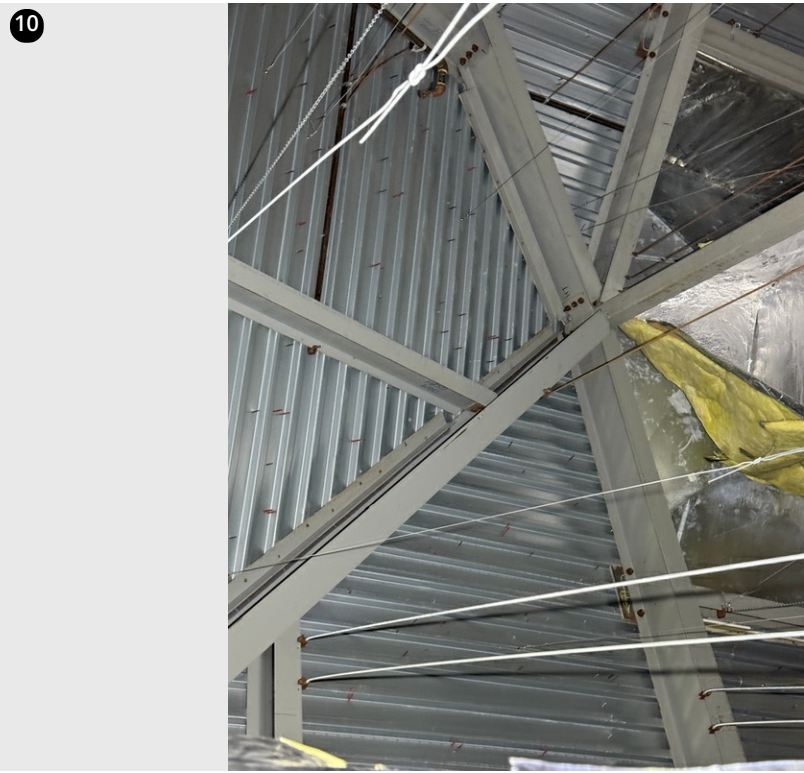

## Report Data

<b>Report Date</b>	11/29/2024
<b>Title</b>	11/29/24
<b>Report Type</b>	Progress Report

Imperial was onsite Saturday installing panels on field areas located above classrooms, and were able to complete roughly 25 SQ. The crew completed the front half of the large hip section located above the side entrance on Monday. The weather and a holiday were a factor this week, with Tuesday being mostly a rainout, and Thursday being Thanksgiving. Friday, the crew was working above classrooms on the playground side, completing a field area and two dormer sections.

Overview- 11/25/24

7

Overview- 11/25/24

8

Crew installing panels on hip section at the side entrance- 11/25/24

Fasteners observed penetrating deck-  
11/25/24

Fasteners observed penetrating deck-  
11/25/24