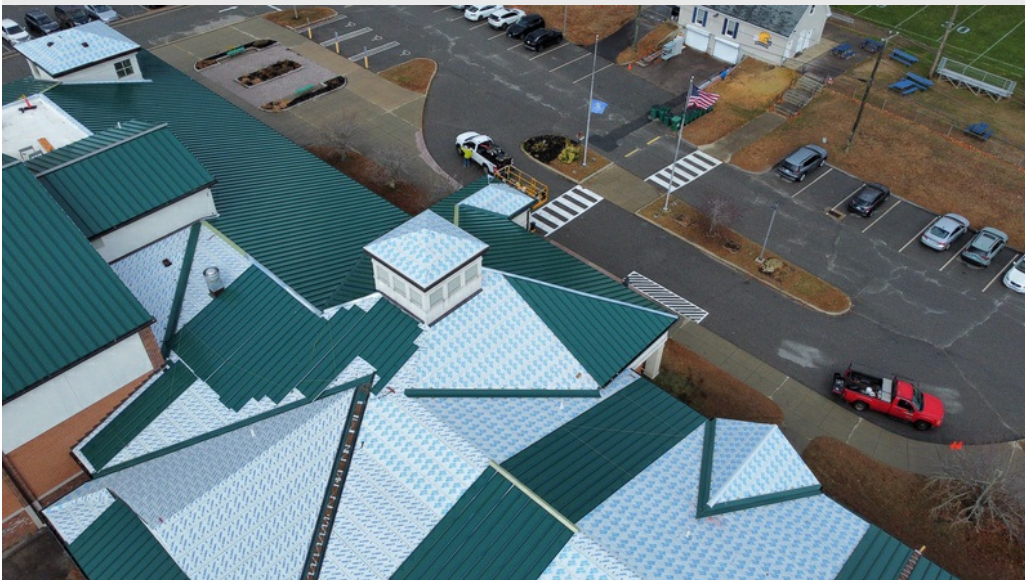

Report Data

Report Date	11/22/2024
Title	11/22/24
Report Type	Progress Report

Panel installation continued this week with Imperial completing 99% of the install on the backside of the gym Tuesday. Wednesday, the crew installed temporary caps on ridges in preparation for a rain storm that came through on Thursday. No work was completed Thursday due to weather, however Imperial was onsite to investigate and address a small leak occurring in a classroom. Work resumed Friday, and the crew was able to install panels on a dormer located above the side entrance to the school.

4 Temporary caps installed on all ridges in preparation for incoming rain- 11/20/24

5

Temporary caps installed on ridge above the gym

6

Temporary caps installed on all ridge locations- 11/20/24

7

8

Temporary caps installed on all ridge locations- 11/20/24

9

Temporary caps installed above kindergarten wing- 11/20/24

10

Small leak reported and addressed by Imperial near valley- 11/21/24

11

Crew installing panels on dormer above side entrance- 11/22/24

12

Crew fastening clips on dormer above side entrance- 11/22/24