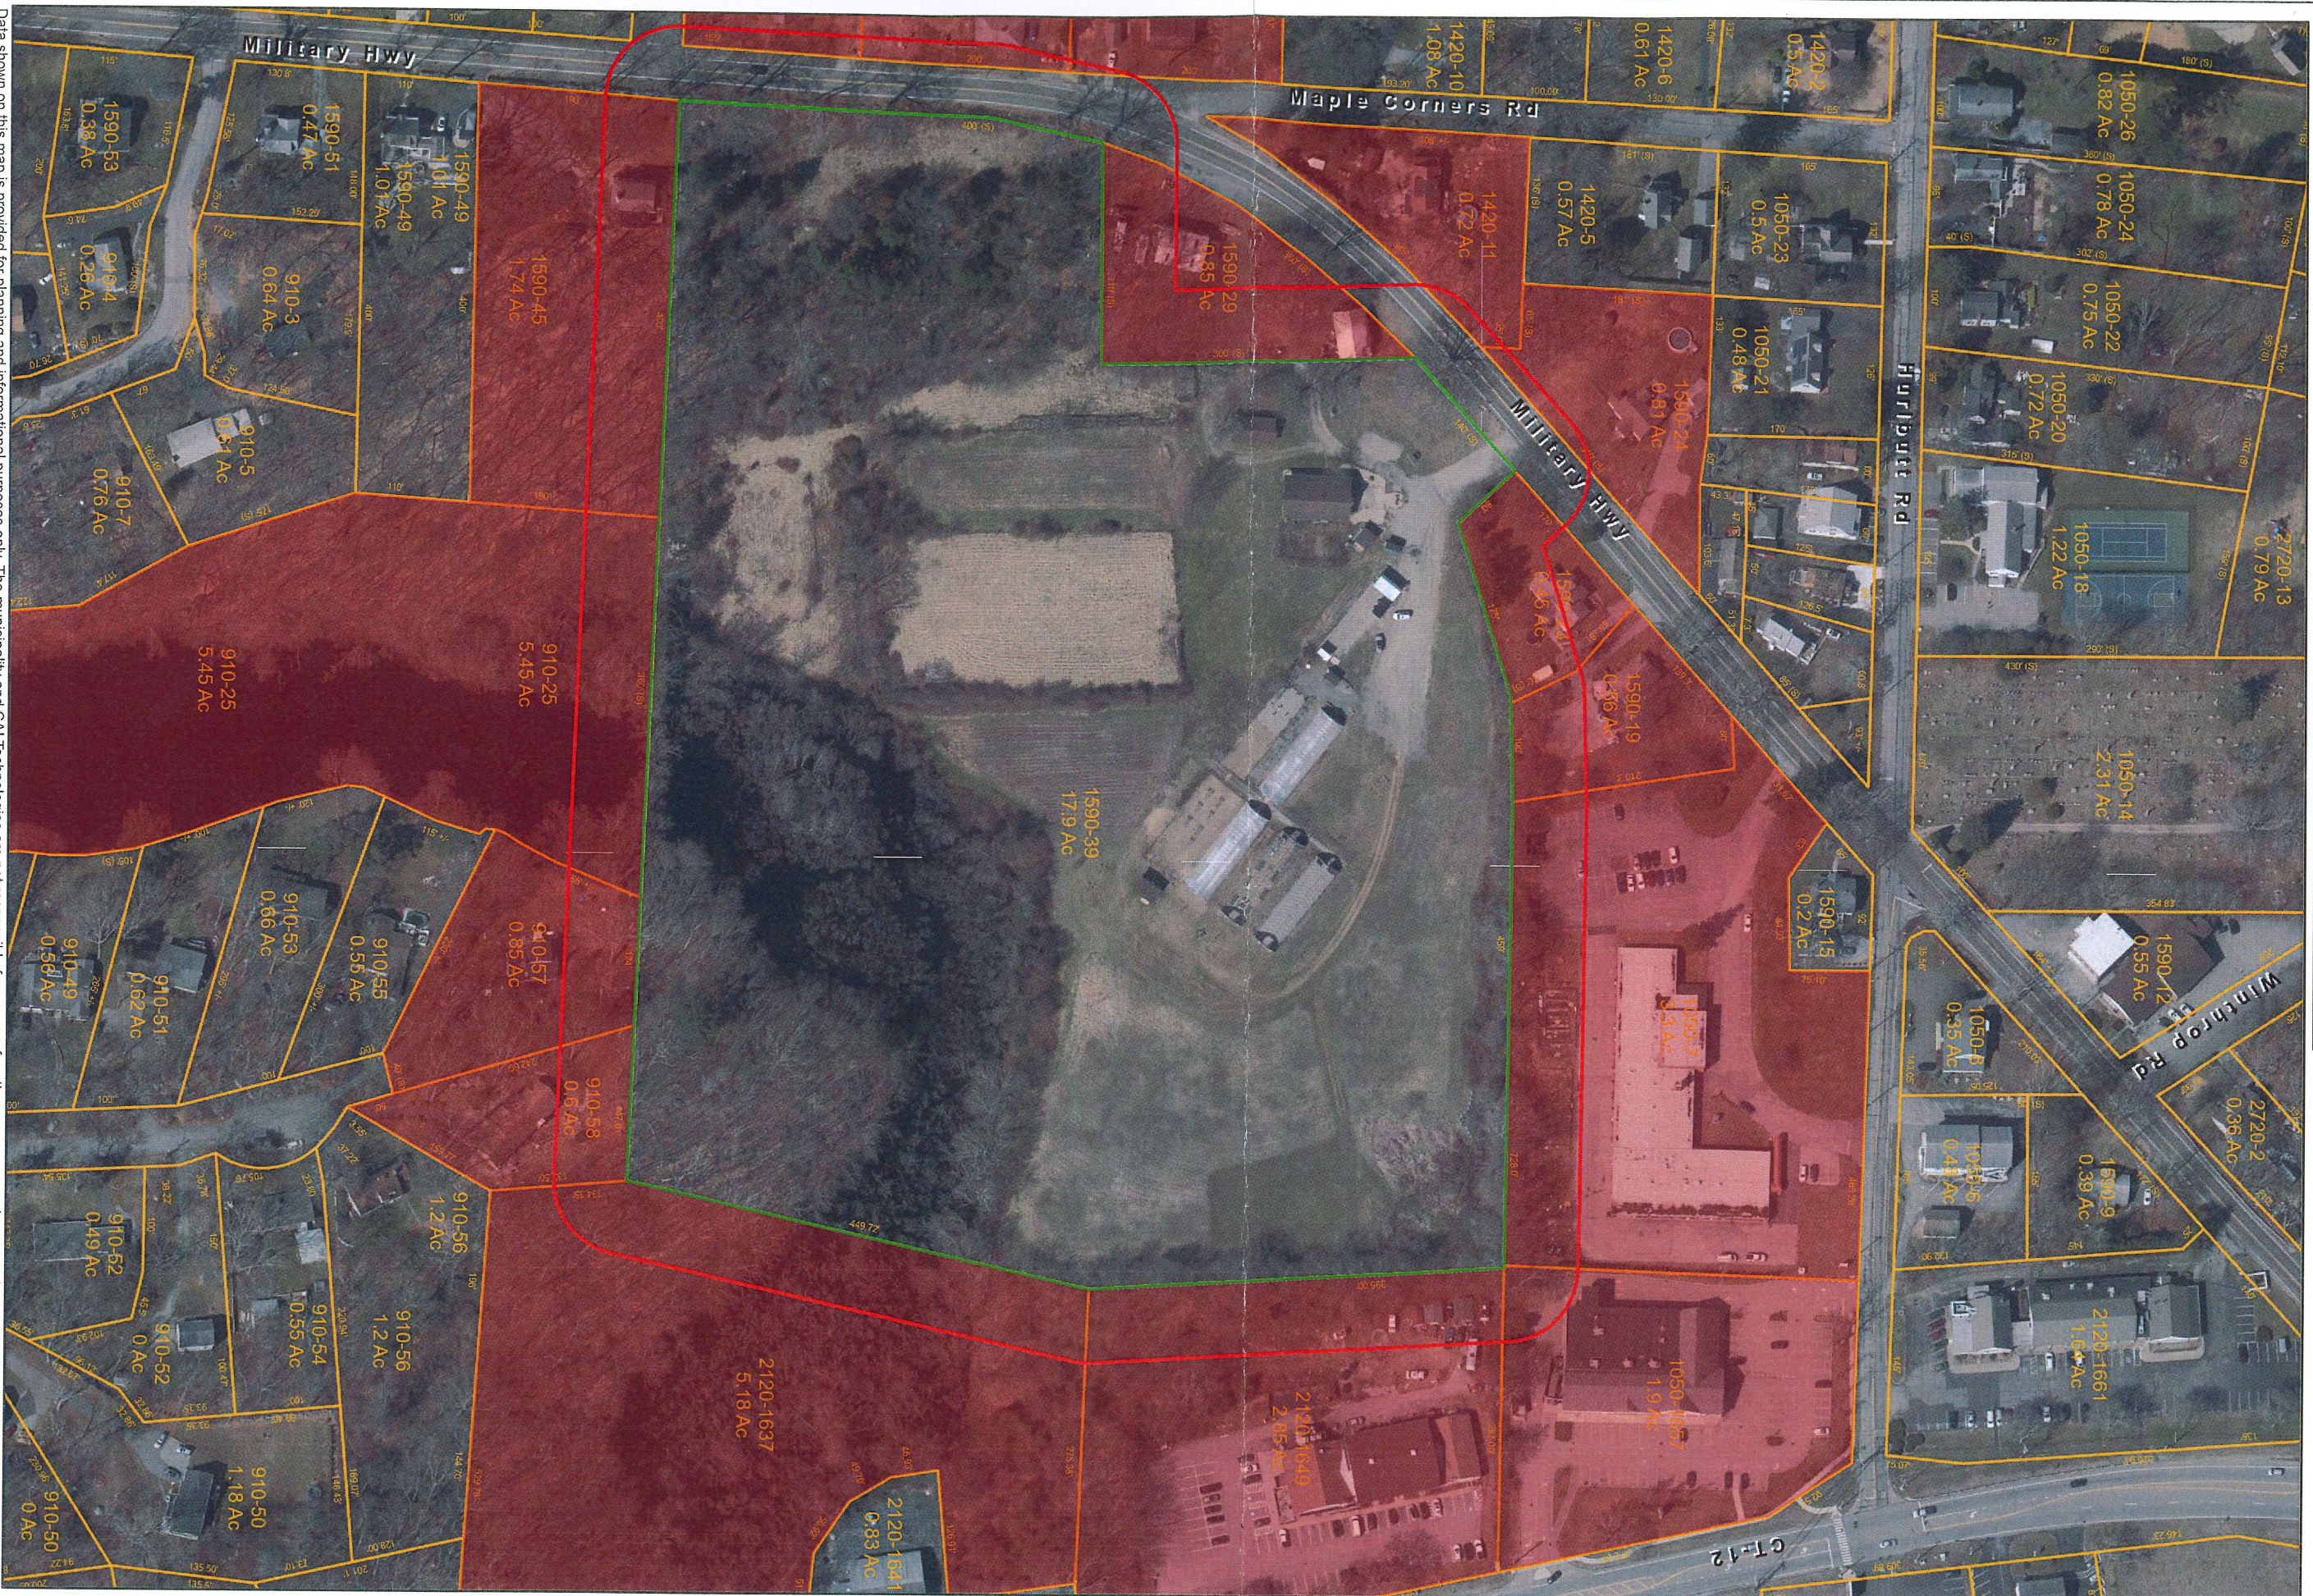

February 26, 2026

Ledyard, CT

1 inch = 150 Feet

CAI Technologies

Precision Mapping. Geospatial Solutions.

www.cai-tech.com

Data shown on this map is provided for planning and informational purposes only. The municipality and CAI Technologies are not responsible for any use for other purposes or misuse or misrepresentation of this map.