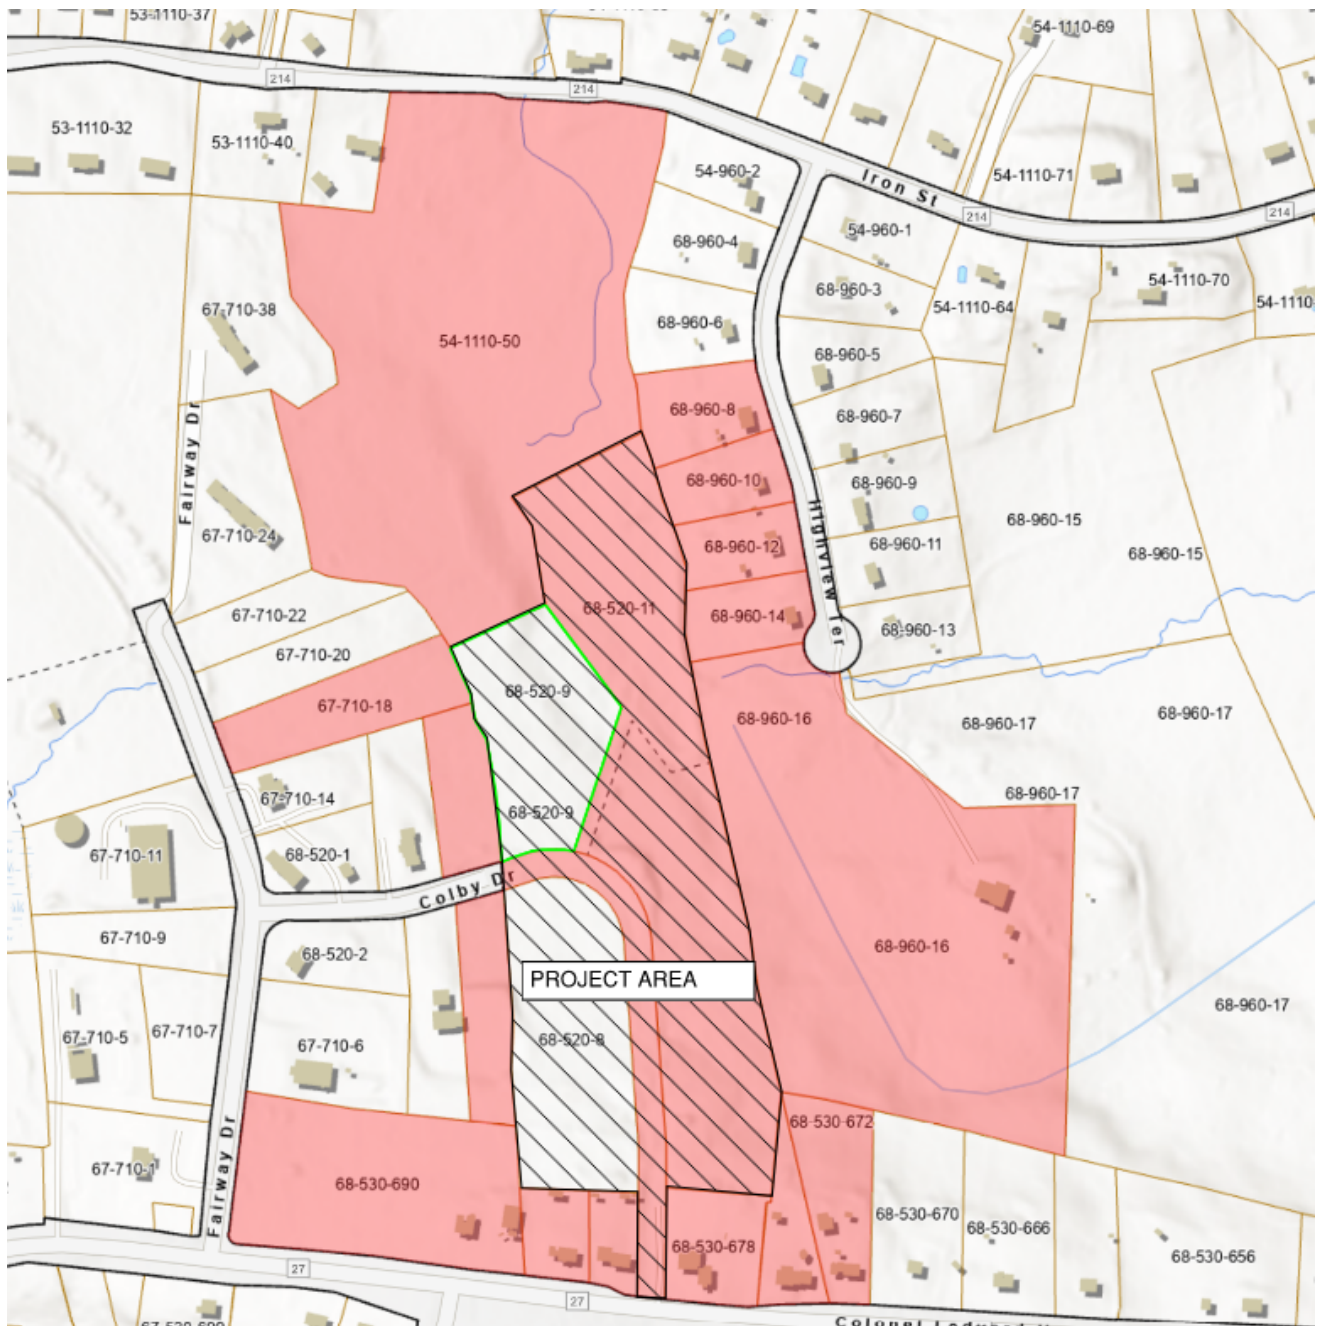

Abutters Map and List 8,9,11 Colby Drive

0 feet Abutters List Report

Ledyard, CT
December 19, 2024

Subject Property:

Parcel Number: 68-520-8
CAMA Number: 68-520-8
Property Address: 8 COLBY DR

Mailing Address: G HABITAT FOR HUMANITY OF
EASTERN CT INC
337 BORAD ST
NEW LONDON, CT 06320