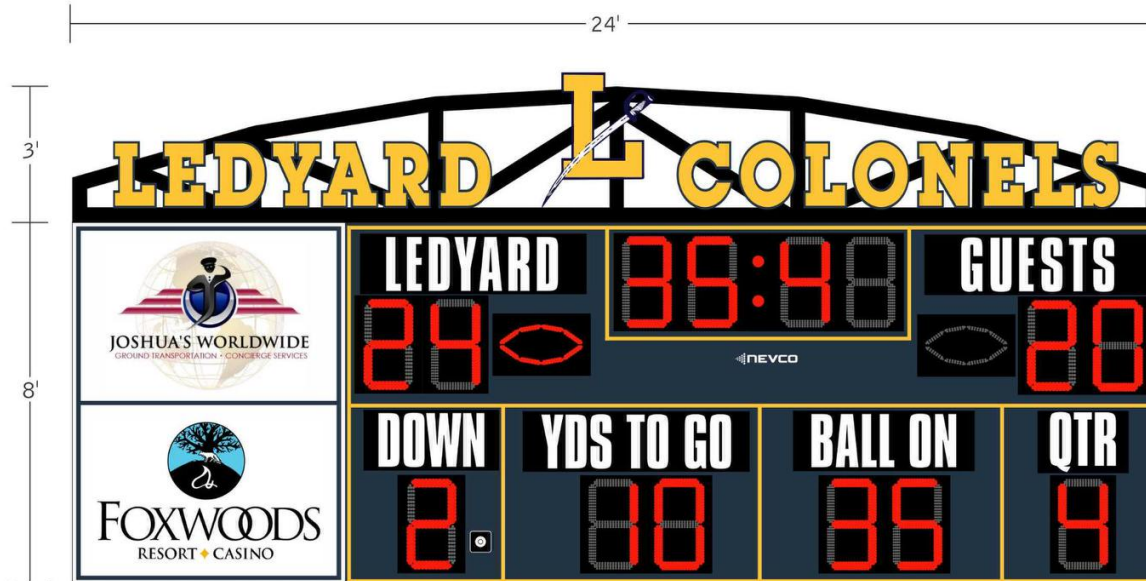

PROOF INCLUDES:

- **Model 3614 Football/Soccer LED Scoreboard**
  18'W x 8'H x 8"D
  Scoreboard Color: #141 Navy Blue
  Digit Color: Red
  Custom Striping Color: #99 Golden Yellow
  Custom Team Name Color: LEDYARD

- **Decorative Truss Arch**
  24'W x 3'H
- **Decorative Truss Logo**
  3'W x 3'H

- **Decorative Truss Letters**
  (15) 18" Tall

- **Non-illuminated Sign**
  6'W x 8'H

*Truss Letters/Logos may require additional support.

*Sponsor sign ships blank – stripe tape only.

SIGNATURE OF APPROVAL _____ DATE _____

This rendering is for conceptual purposes only. It may not be to exact scale or specifications and should not be used for installation purposes. Every effort has been made to make it as accurate as possible. Beams and or pillars are for illustration only. Engineering specifications may require changes in the quantity, size and/or shape of beams and pillars to meet installation requirements. Nevco assumes no obligations or liability regarding the viability of applicability of existing structures. THIS DRAWING IS THE PROPERTY OF NEVCO INC. AND SHALL NOT BE REPRODUCED, COPIED, SHARED or DISTRIBUTED WITH ANYONE OTHER THAN THE INTENDED STAFF OR CLIENT OF THE PROPOSED PROJECT WITHOUT THE EXPRESSED PERMISSION OF NEVCO INC.