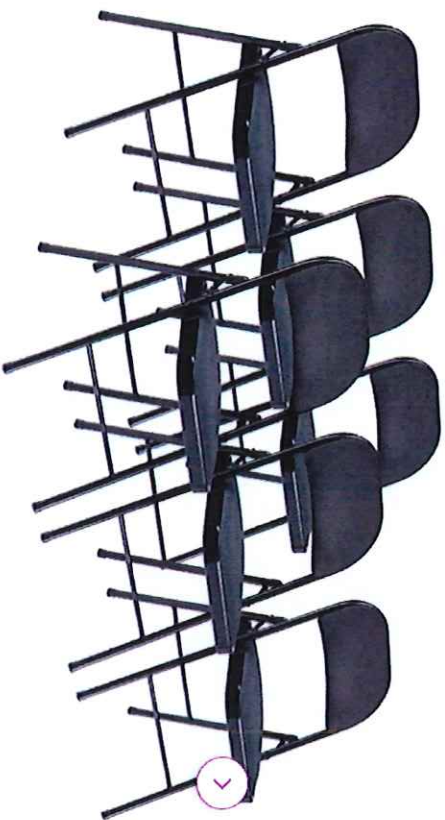

Report a listing

Plastic Padded Folding Chair (Set of 6)

See More by [Libesgoze](#)

★★★★☆ 4.5 [33 Reviews](#)

\$119.98 (\$20.00 per item) ~~\$149.98~~ 18% Off

\$40 OFF your qualifying first order of \$250+¹ with a [Wayfair credit card](#)

-  **5 Year Protection Plan for \$22.99**
- [What's Covered](#)

Product Overview

Comfort Stackable Steel Side Reception Chair

See More by [Elash Furniture](#)

★★★★☆ 4.3 [93 Reviews](#)

\$58.92 ~~\$256.00~~ 77% Off