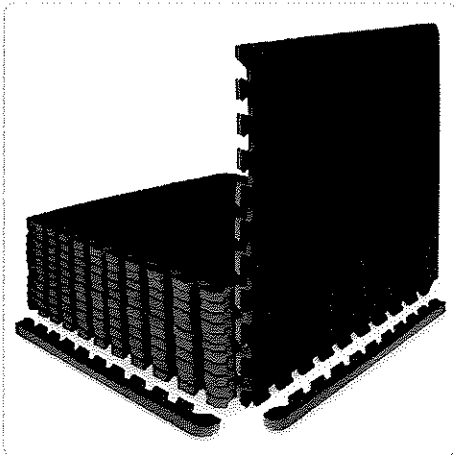

We're making changes to saves and price tracking. Learn how you can still access these features.

Dismiss Learn more

Prosourcefit Rubber Top Exercise Puzzle Mat 3/4-in 48sqft - Blue

(14)

View all photos

Color: Blue

Size: 48 Sq Ft

- PROTECTIVE, PADDED FLOORING – High-quality, textured tiles turn your hard floors into a comfortable, cushioned workout space.
- EASY ASSEMBLY – The simple puzzle edge design makes assembly a breeze. Easily connect, disassemble and move tiles around.
- 1 - Gym Flooring Mat.

Product details

The ProsourceFit Rubber Top Exercise Puzzle Mat 3/4 inch is the perfect flooring to turn any space into a fitness area. Protect your floors and yourself during workouts with these 3/4-inch dual-layer tiles. The rubber top is a durable, textured surface to prevent slips and resists ... More

Reviews

4.5 5 star
4 star
3 star
2 star
1 star

14 reviews

Buying options

About these results

GREAT PICK

Visit site

$134.91
+$8.57 est. tax
Free delivery
30-day returns

Amazon.com

Top Quality Store · 4.6/5 (2.7K)

$149.99

+ $9.52 est. tax
Free delivery by Fri, Sep 29
30-day returns

ProsourceFit

PayPal, Google Pay, Shop Pay accepted

Visit site

$191.52

+ $12.48 est. tax
$5.00 delivery

Home Depot

Top Quality Store · 4.3/5 (1K)

PayPal accepted

Visit site

Compare prices from 5+ stores

Typical prices across the web

$134.91 at Amazon.com

Report a listing