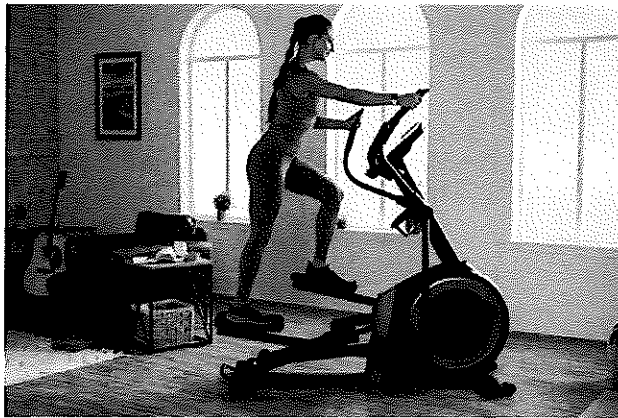

[Top Deals](#) [Deal of the Day](#) [My Best Buy Memberships](#)

[Account](#) [Recently Viewed](#) [Order Status](#) [Saved Items](#)

[Best Buy](#) > [Health, Wellness & Fitness](#) > [Exercise & Fitness Equipment](#) > [Cardio Equipment](#) > [Elliptical Machines](#)

30-day iFit included

ProForm - Carbon EL - Black

SKU: 6486757

[3.4 (40 Reviews)](#)

$599.99 ~~or~~ **$50.00/mo.***
Save $200 suggested payments with 12-Month Financing
Was $799.99 ⓘ [Show me how >](#)

Protect your fitness product

- ☐ 3-Year Standard Geek Squad Protection **$99.99**
  About $2.78/mo.
- ☐ 5-Year Standard Geek Squad Protection **$149.99**
  About $2.60/mo.

[Learn more](#)

Professional Services

We're sorry. Installation services for this item are currently unavailable for 06101
[Check another location >](#)

You might also need

- ☐ iFit - Individual Yearly Subscription **$144.00**
  $144.00 [Digital]

Get it in 7 days

Pickup: Order now for pickup on Thu, Sep 28 at West Hartford
[See all pickup locations](#)

Delivery: Unable to provide a date right now
More delivery info is available in checkout.
Estimates for 06101

Add to Cart

Specifications

Membership Program	iFit
Membership Period	30-Days
Product Length	68.5 inches
Product Width	25 inches
Product Height	67.75 inches
Product Weight	200 pounds