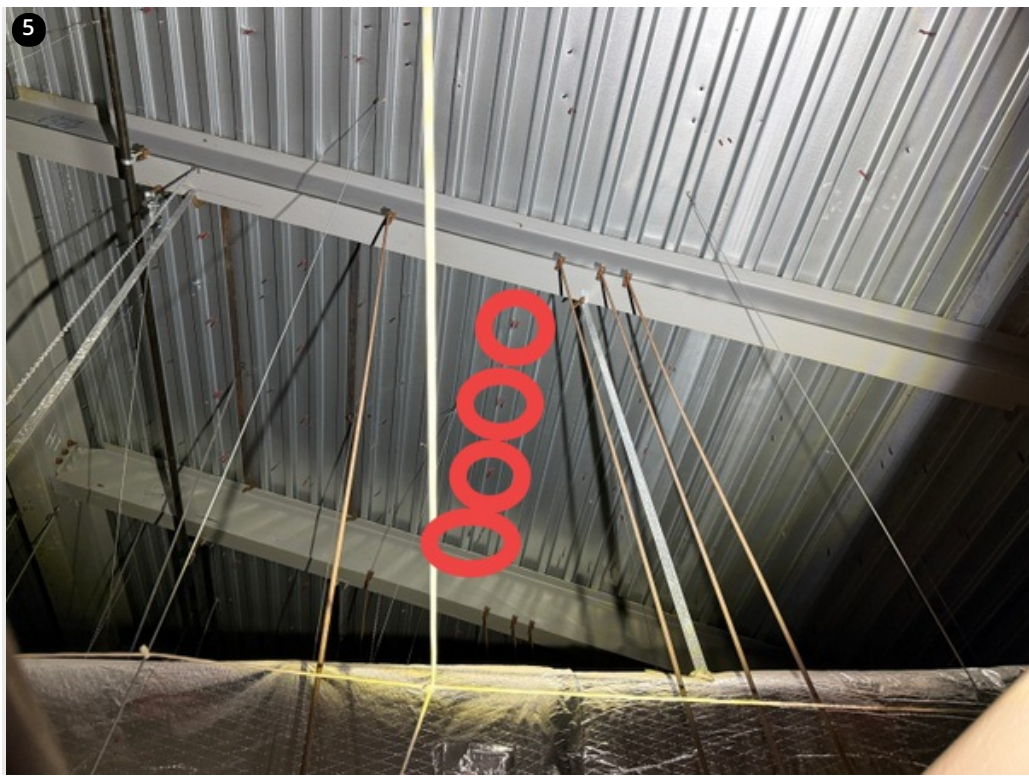

## Report Data

<b>Report Date</b>	02/08/2025
<b>Title</b>	2/8/25
<b>Report Type</b>	Progress Report

Field panels on the boiler room section were installed this week in between inclement weather days.

New panels were also installed on the Kindergarten wing, and fasteners were observed penetrating the deck.

Imperial plans to be onsite this weekend. The crew is focussing on installing snow guards over all entrance and walkway areas in preparation for incoming snow storms.

Sincerely,

Brendon Johnson  
 bjohnson@garlandco.com  
 (860)227-7946

Jeremy Cogdill  
 jcogdill@garlandco.com  
 (802)598-2974

1 Overview- Boiler room section progress- 2/3/25

2 Panels installed over the weekend on Kindergarten wing- 2/3/25

3

Crew installing panels on the boiler room section- 2/4/25

4

Crew building curb around stack penetration- 2/4/25

Fasteners visible penetrating deck on Kindergarten wing- 2/4/25

Fasteners visible penetrating deck on Kindergarten wing- 2/4/25

7

Overview- 2/5/25

8

Overview- 2/5/25