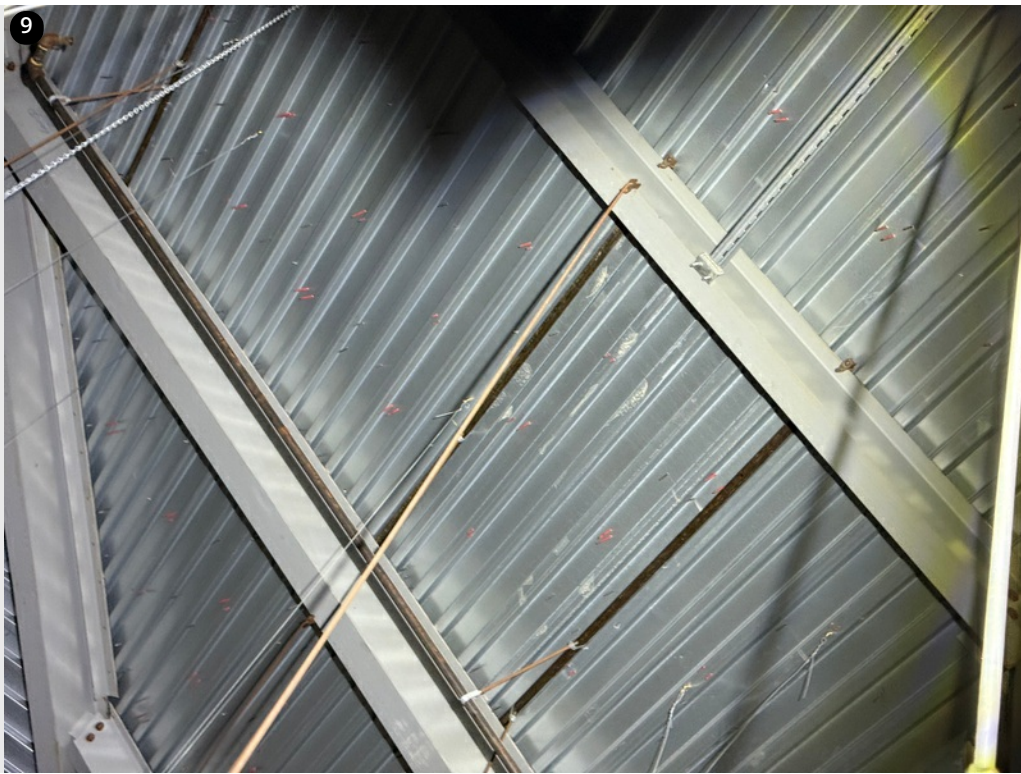

Report Data

Report Date	11/29/2024
Title	11/29/24
Report Type	Progress Report

Imperial was onsite Saturday installing panels on field areas located above classrooms, and were able to complete roughly 25 SQ. The crew completed the front half of the large hip section located above the side entrance on Monday. The weather and a holiday were a factor this week, with Tuesday being mostly a rainout, and Thursday being Thanksgiving. Friday, the crew was working above classrooms on the playground side, completing a field area and two dormer sections.

Panels installed Saturday 11/23/24

3

Panels installed Saturday 11/23/24

4

Panels installed Saturday 11/23/24

5 Fasteners observed penetrating deck- 11/23/24

6 Overview- 11/25/24

7

Overview- 11/25/24

8

Crew installing panels on hip section at the side entrance- 11/25/24

Fasteners observed penetrating deck-
11/25/24

Fasteners observed penetrating deck-
11/25/24

11

Panels staged for install- 11/26/24