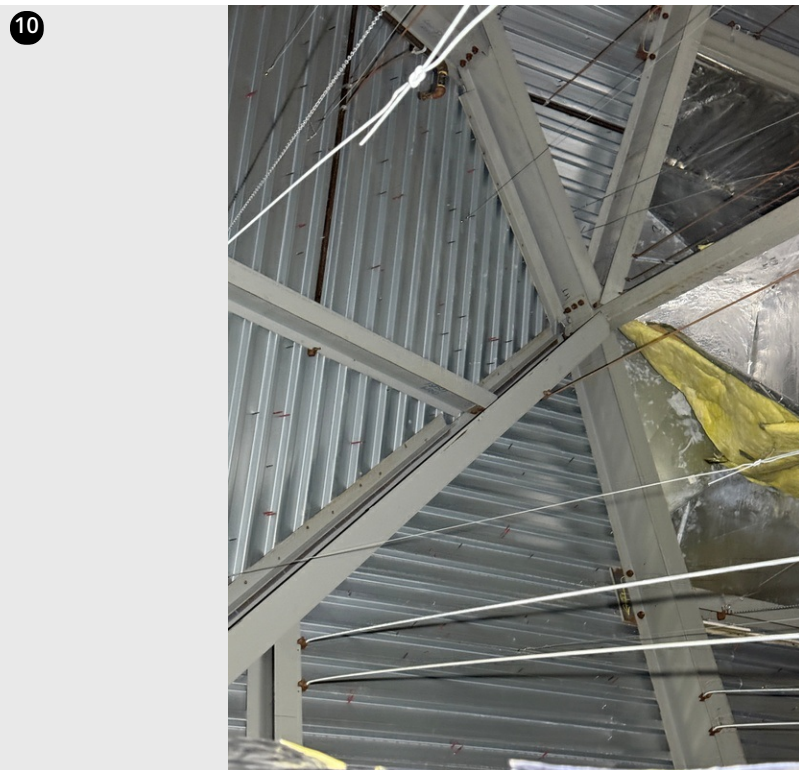

Report Data

Report Date	11/29/2024
Title	11/29/24
Report Type	Progress Report

Imperial was onsite Saturday installing panels on field areas located above classrooms, and were able to complete roughly 25 SQ. The crew completed the front half of the large hip section located above the side entrance on Monday. The weather and a holiday were a factor this week, with Tuesday being mostly a rainout, and Thursday being Thanksgiving. Friday, the crew was working above classrooms on the playground side, completing a field area and two dormer sections.

Overview- 11/25/24

8

Crew installing panels on hip section at the side entrance- 11/25/24

Fasteners observed penetrating deck-
11/25/24

Fasteners observed penetrating deck-
11/25/24

11

Panels staged for install- 11/26/24